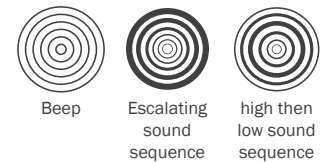

Beep

Escalating sound sequence

high then low sound sequence