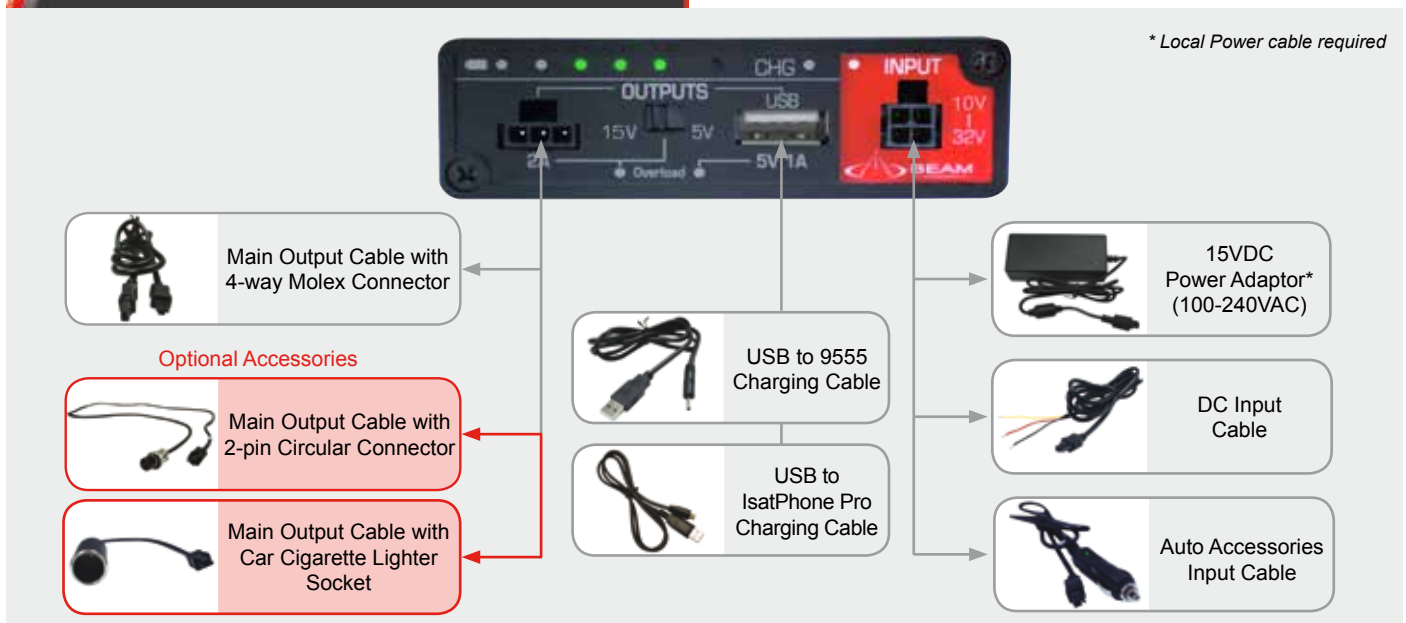

TECHNICAL SPECIFICATIONS

POWER SPECIFICATIONS

Power Input Voltage	9 - 32 V DC, @ 4-1A
Input Connector	4-Way Molex Micro-Fit
Main Output	5/15V @ 2A Selectable
Main Output Connector	3-Way molex micro-fit
USB Output	5V @ 1A
USB Output Connector	USB Type A

BATTERY PACK

Type	Lithium Ion
Capacity	115Wh
Charging Time (From empty and no load)	4 hours fast charging to 80% additional 3 hours to 100%

PHYSICAL SPECIFICATION

Dimension	254mmL x 80mmW x 25mmH
Weight	≈ 880 grams

ENVIRONMENTAL

Temperature	Degrees °C	Degrees °F
Operating	-20°C to 60°C	-4°F to 140°F
Charging	0°C to 45°C	32°F to 113°F
Storage	-25°C to 60°C	-25°F to 60°F
Humidity	<85% RH non-condensing	

CERTIFICATIONS

EMC	EN55022 Class B, IEC61000-4 (2,3,4,6)
Safety	IEC/EN/AS/NZ 60950-1

KIT CONTENTS

15V DC Power Adaptor (output)
DC Input Cable
Auto Accessory input Cable
4-Way Molex Output Cable
USB to Iridium 9555 Cable
Quick Start Guide

ACCESSORIES & CONNECTION

APPROVED BEAM RESSELLER

www.beamcommunications.com

www.beamcommunications.com